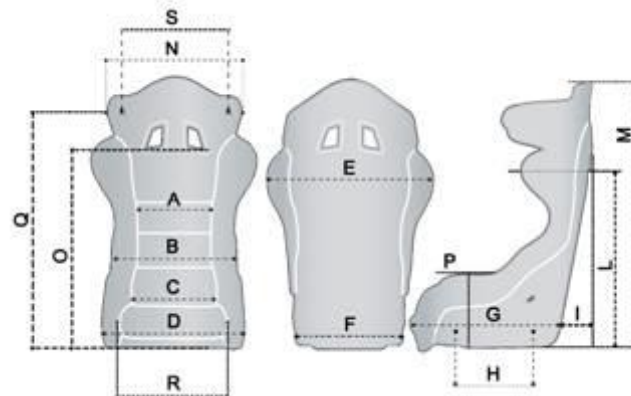

25 mm

**EXPEDITION**

297 mm

**EXPEDITION**

sparco

**CODICE: 00969NRSKYR****Homologation : no****N° Homologation: no**

- " Features:
- " Name: EXPEDITION
- " Sparco Logo BLACK tone on tone.
- " Seat created by 4x4 vehicles covered in Sky.
- " Derived from the sparco seat SIENA
- " Version with heater on the seat and backrest
- " Bottom fixing 271 x 345
- " Adjusting back to quick turnover
- " Made in China

A	300
B	515
C	330
D	430
E	480
F	520 (including plastics)
G	610
H	/
I	170
L	660
M	920
N	/
O	680
P	175
Q	/
R	440
S	/
<b>W (KG) SEAT</b>	<b>14,5</b>